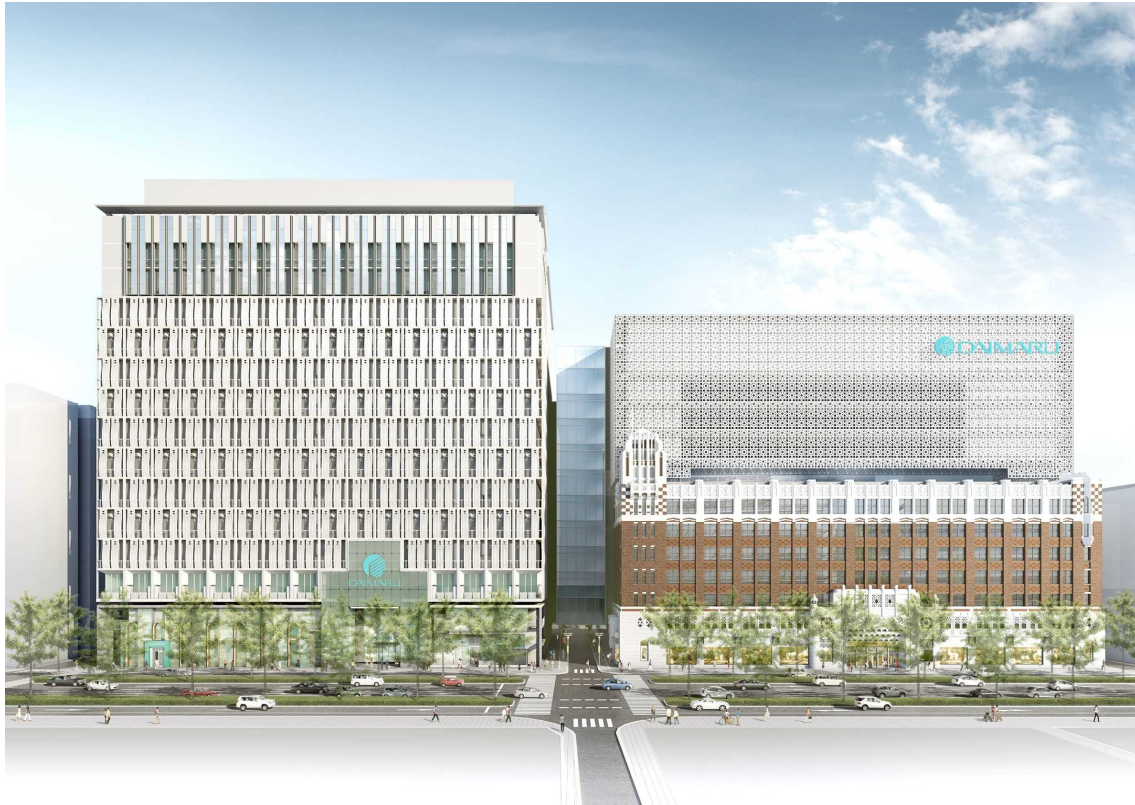

Shinsaibashi PARCO to open on November 20th with 170 shops in the store

Parco Co., Ltd. ('PARCO') announced today that Shinsaibashi PARCO will open on Friday, November 20th, 2020. *Some floors will be opened in stages from January to March 2021.

©Takenaka Corporation

Shinsaibashi PARCO, together with the Daimaru Shinsaibashi Main Building, which was reopened in September 2019, will be a building that will promote the realization of the area development "Urban Dominant" strategy of J. Front Retailing Co., Ltd.

* In order to prevent the spread of the new coronavirus infection and alleviate congestion in the building, reservations will be required in advance for the time being.

Shinsaibashi PARCO Overview

Name	Shinsaibashi PARCO
Address	1-8-3 Shinsaibashi-suji, Chuo-ku, Osaka
Investment amount	Approx.13.3 billion yen
Total floor area	Approx. 58,000 m ²
Scale	B2F-14F * Excluding the roof
Scheduled opening date	November 20th, 2020
Number of shops	170