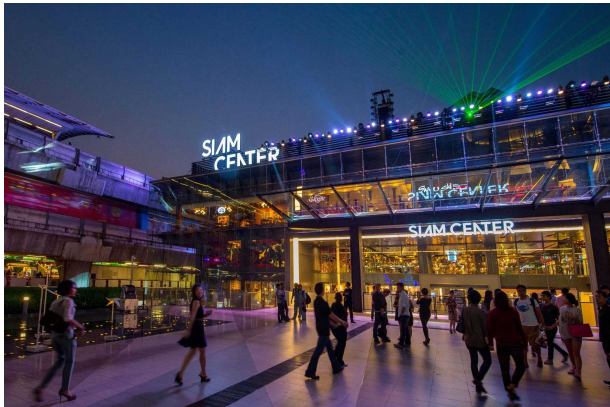

Official Website: [animono.jp/2019award.php](http://animono.jp/2019award.php)

Prize winner: Parco Singapore, Bake A Wish (Thai cafe operator)

**【Location】**

**Siam Center**

Siam Center is located in one of the busiest and most established shopping districts in Bangkok. Many cutting edge tenants from fashion to F&B choose to set up their outlets in this shopping mall.